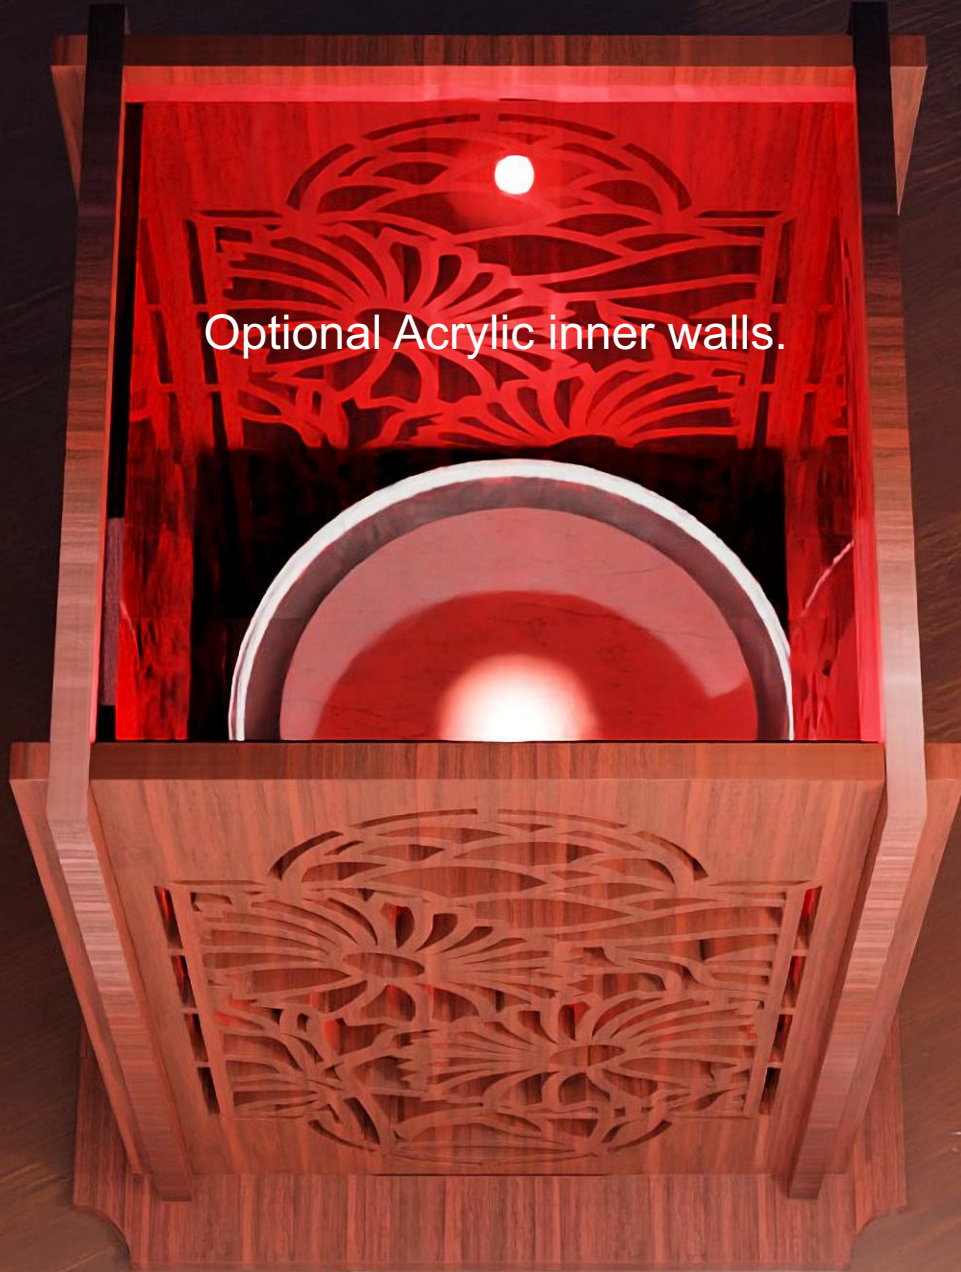

Tall Candle Holder

Holds up to a 4.5" diameter candle.

Optional Acrylic inner walls.

1/4" Thick

1/4" Thick

1/4" Thick

1/4" Thick

1/4" Thick