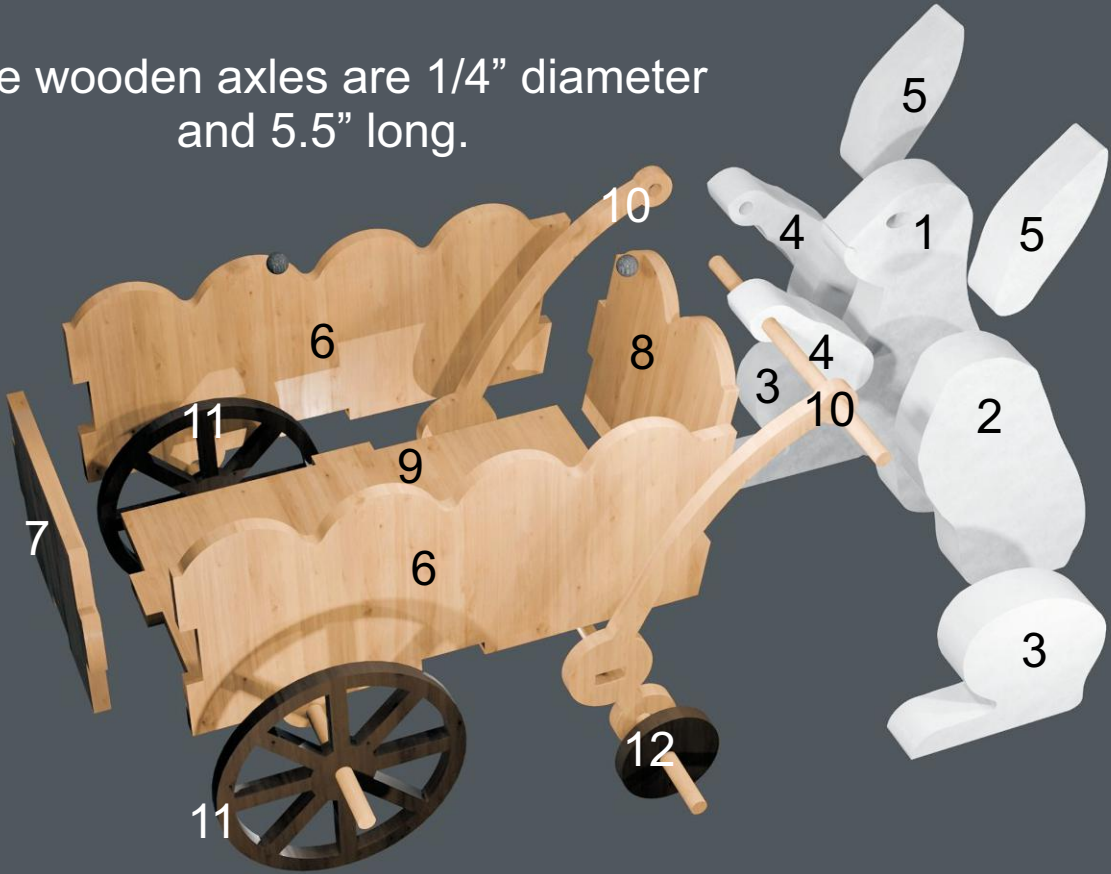

Easter Bunny with a cart full of Easter Candy.

The wooden axles are 1/4" diameter and 5.5" long.

5

5

4

4

1

3/4" Thick