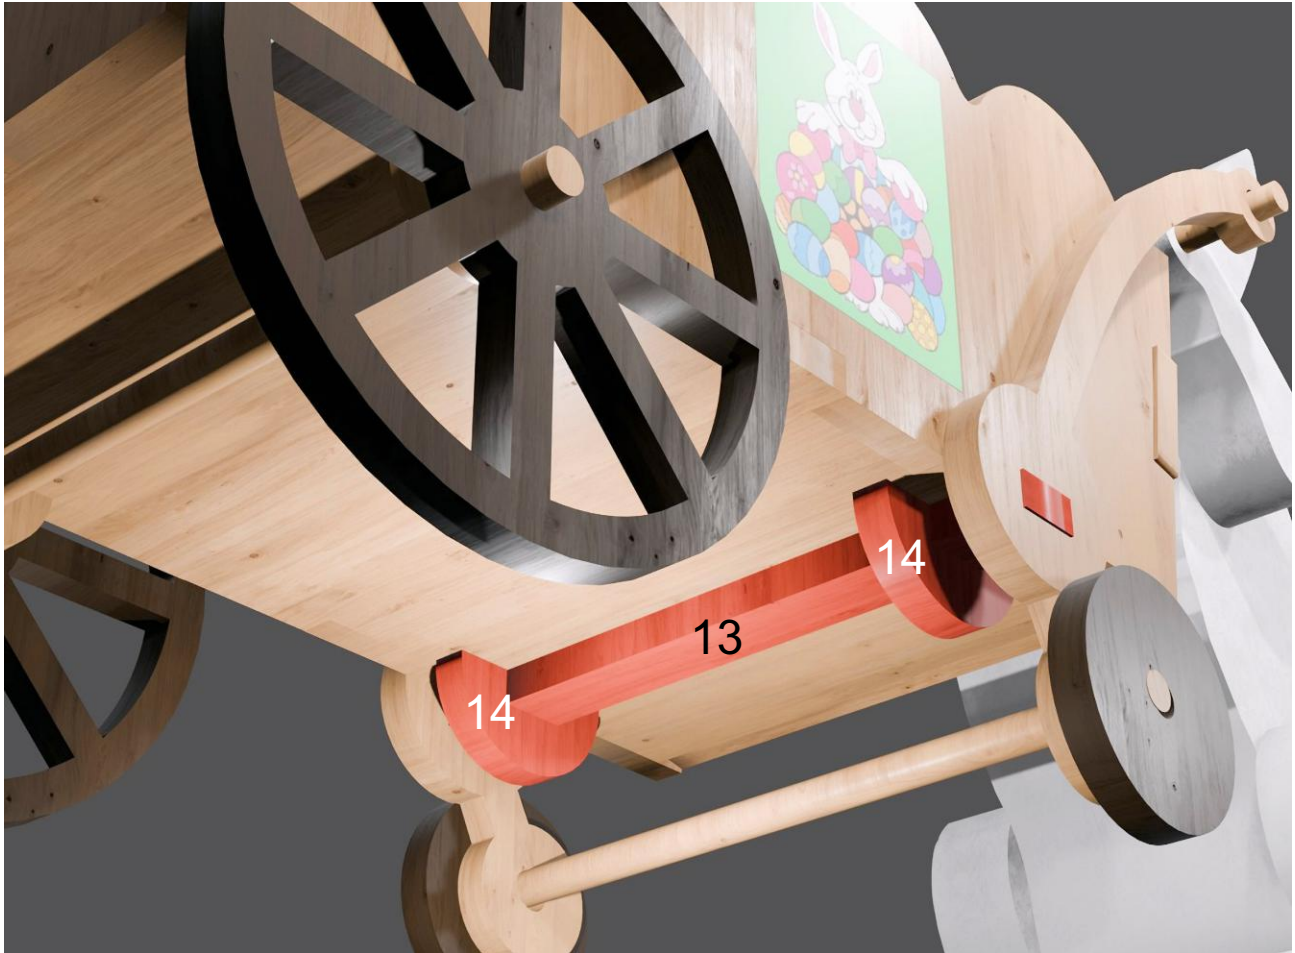

Easter Bunny with a cart full of Easter Candy.

The wooden axles are 1/4" diameter and 5.5" long.

5

5

4

4

1

3/4" Thick