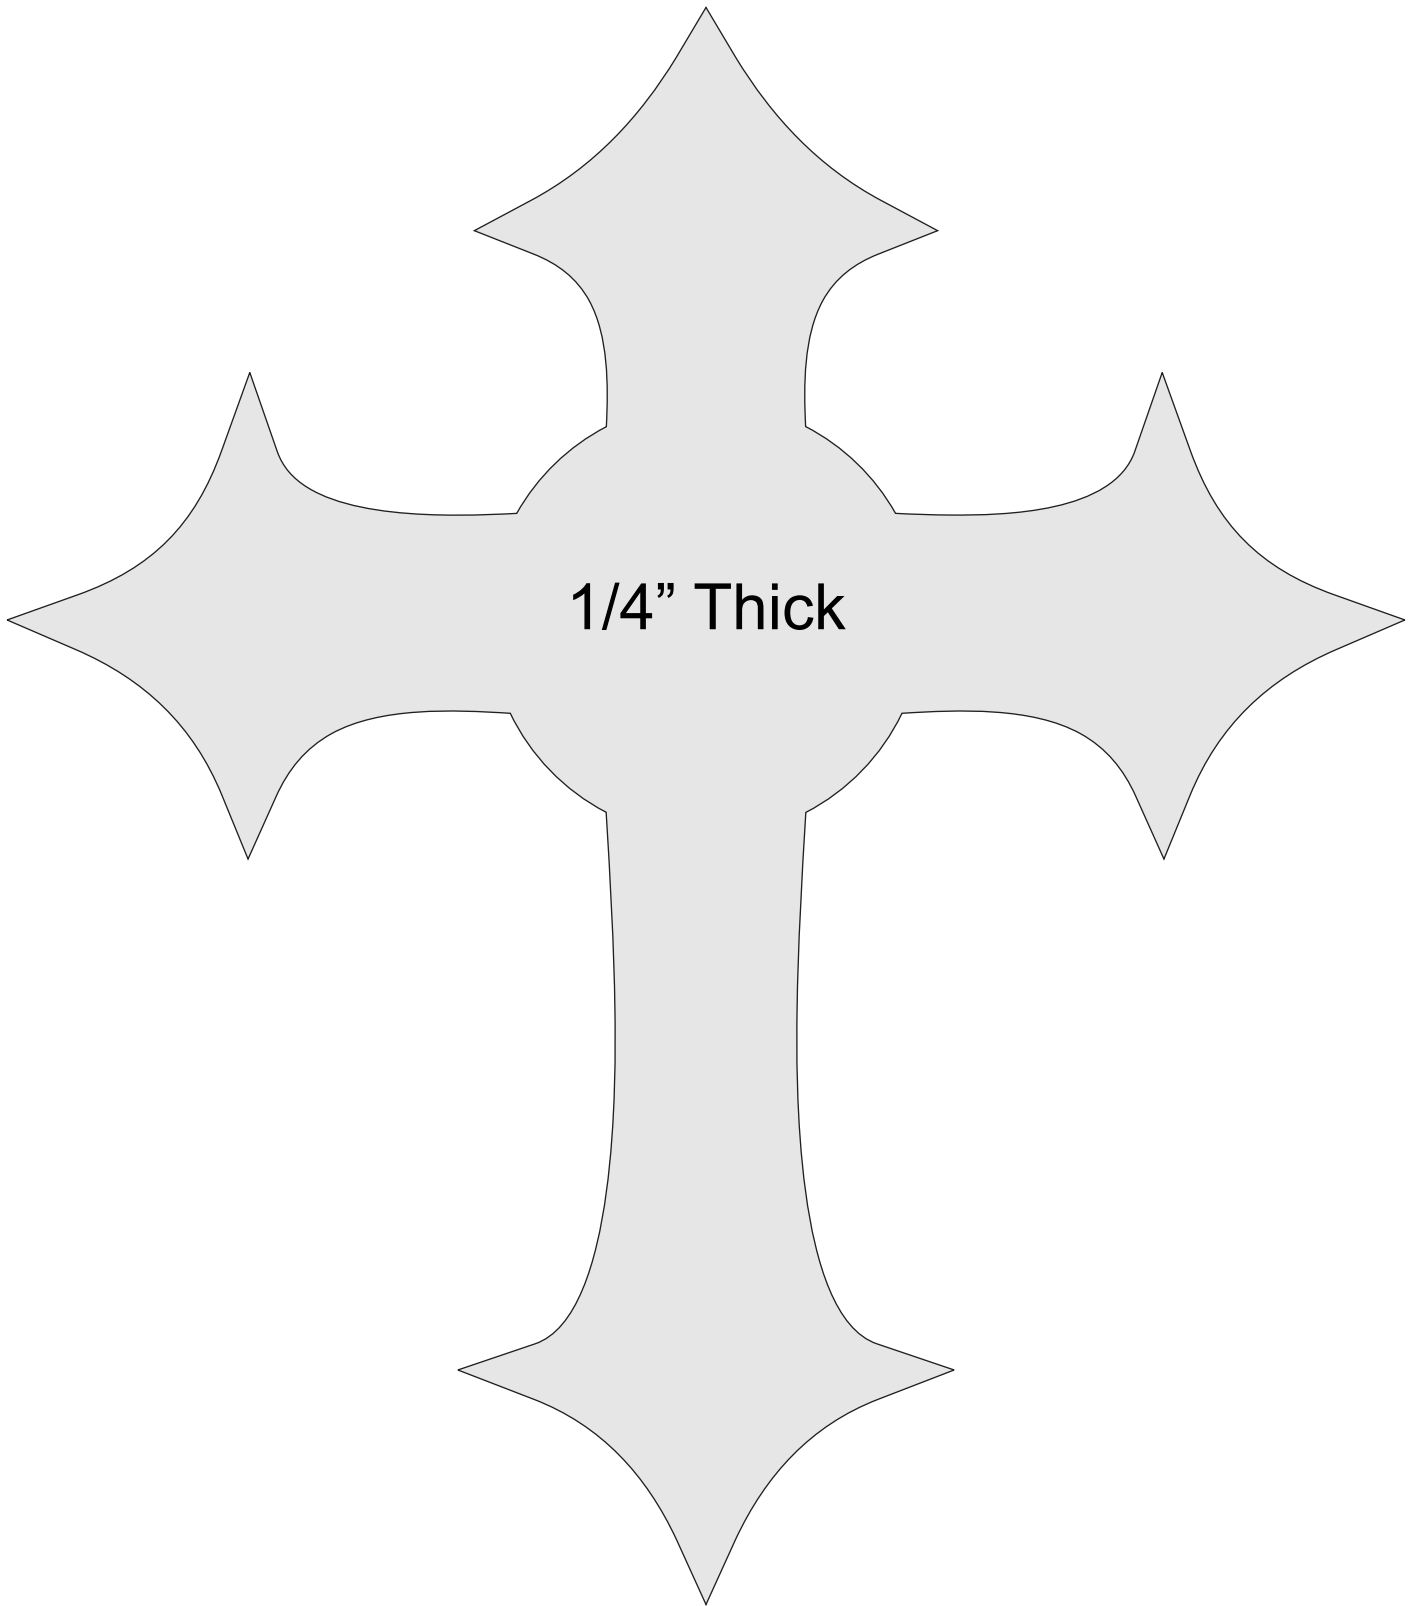

Digital Patterns

Designed by Steve Good

www.scrollsawworkshop.blogspot.com

Home of Scroll Saw Pattern Printer
and the Scroll Saw Key Chain Printer

Note to commercial print employees: I give my permission to print as many of this pattern book as your customer requires.

Cross

1/8" Thick

1/4 inch thick backer board