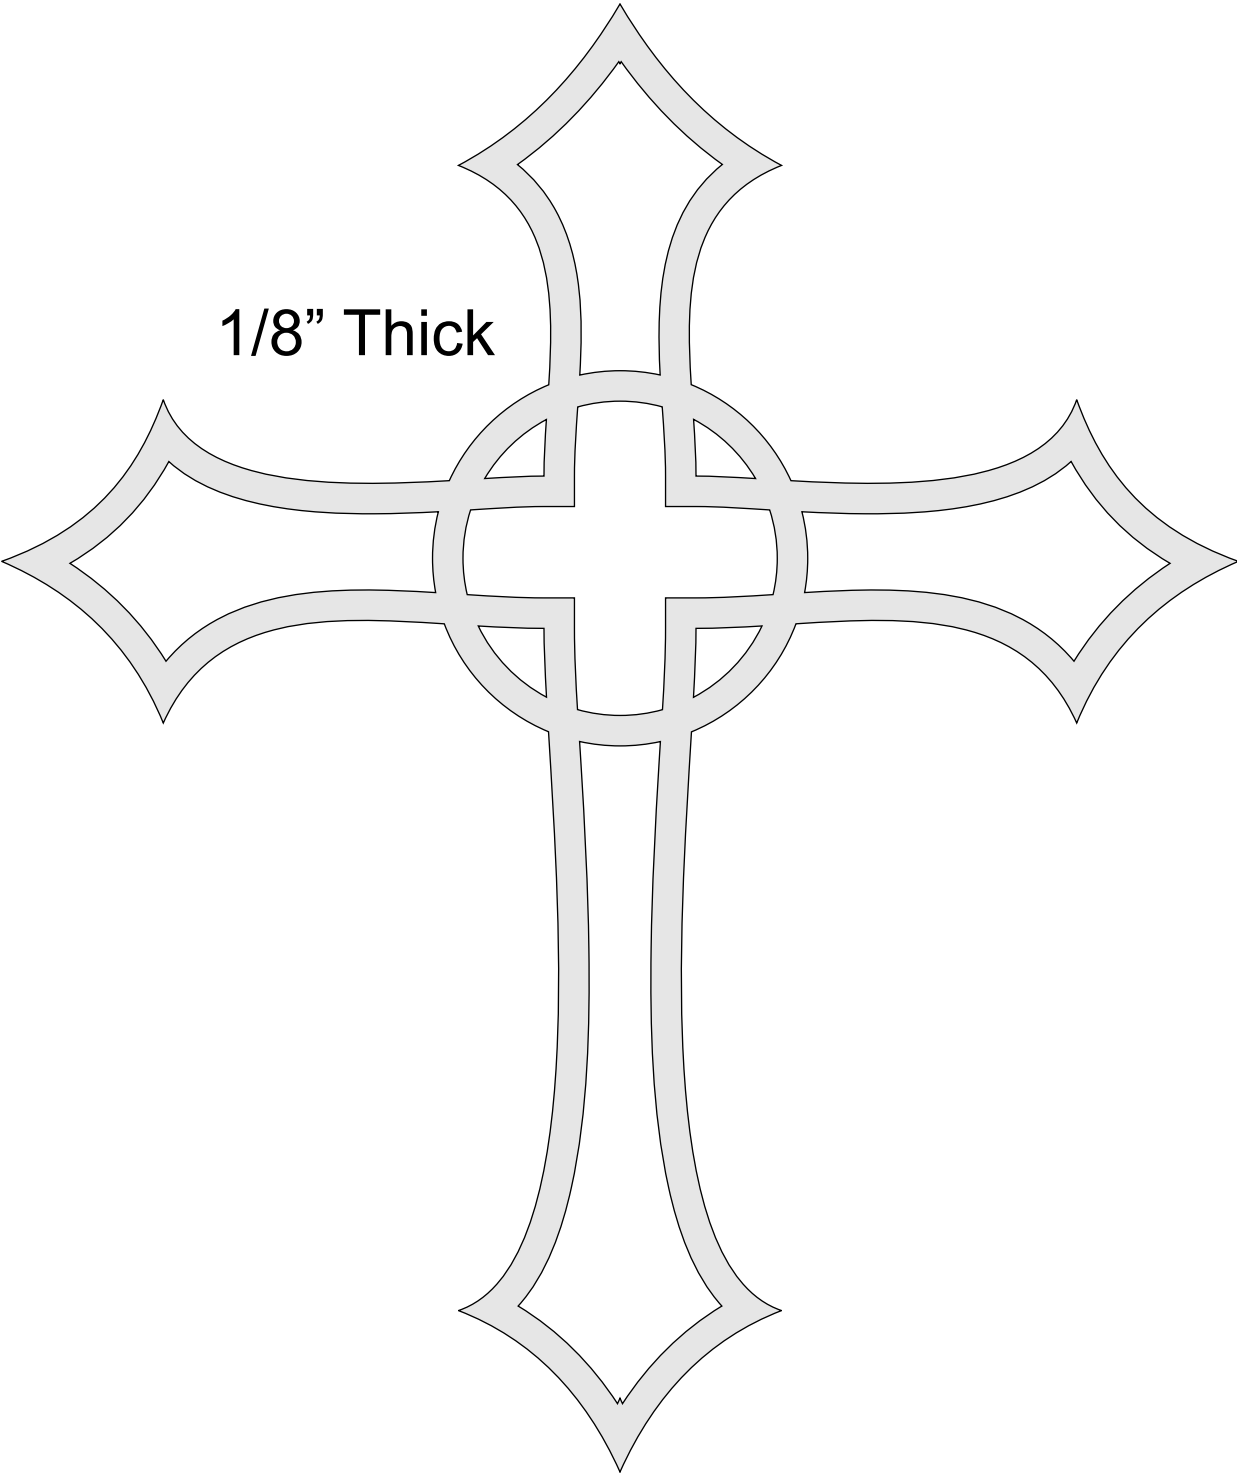

Cross

1/8" Thick

1/4 inch thick backer board