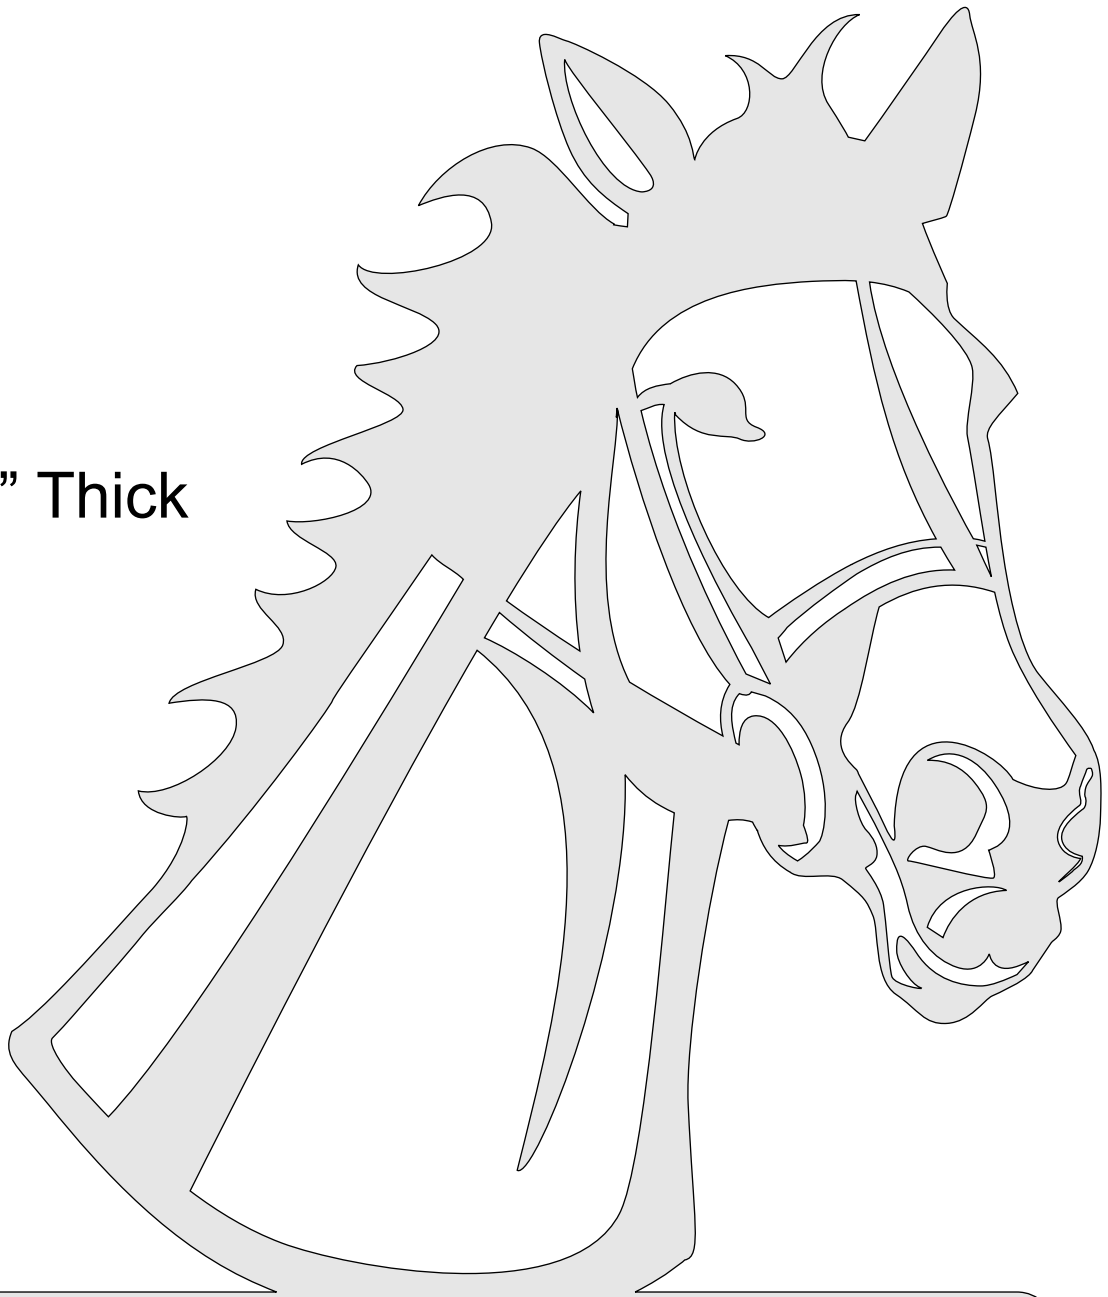

Digital Patterns

Designed by Steve Good

www.scrollsawworkshop.blogspot.com

Home of Scroll Saw Pattern Printer
and the Scroll Saw Key Chain Printer

Note to commercial print employees: I give my permission to print as many of this pattern book as your customer requires.

Horse Head Sculpture

Graphic provided by vectorportal.com

3/4" Thick

Graphic provided by vectorportal.com

Base 1/2" Thick