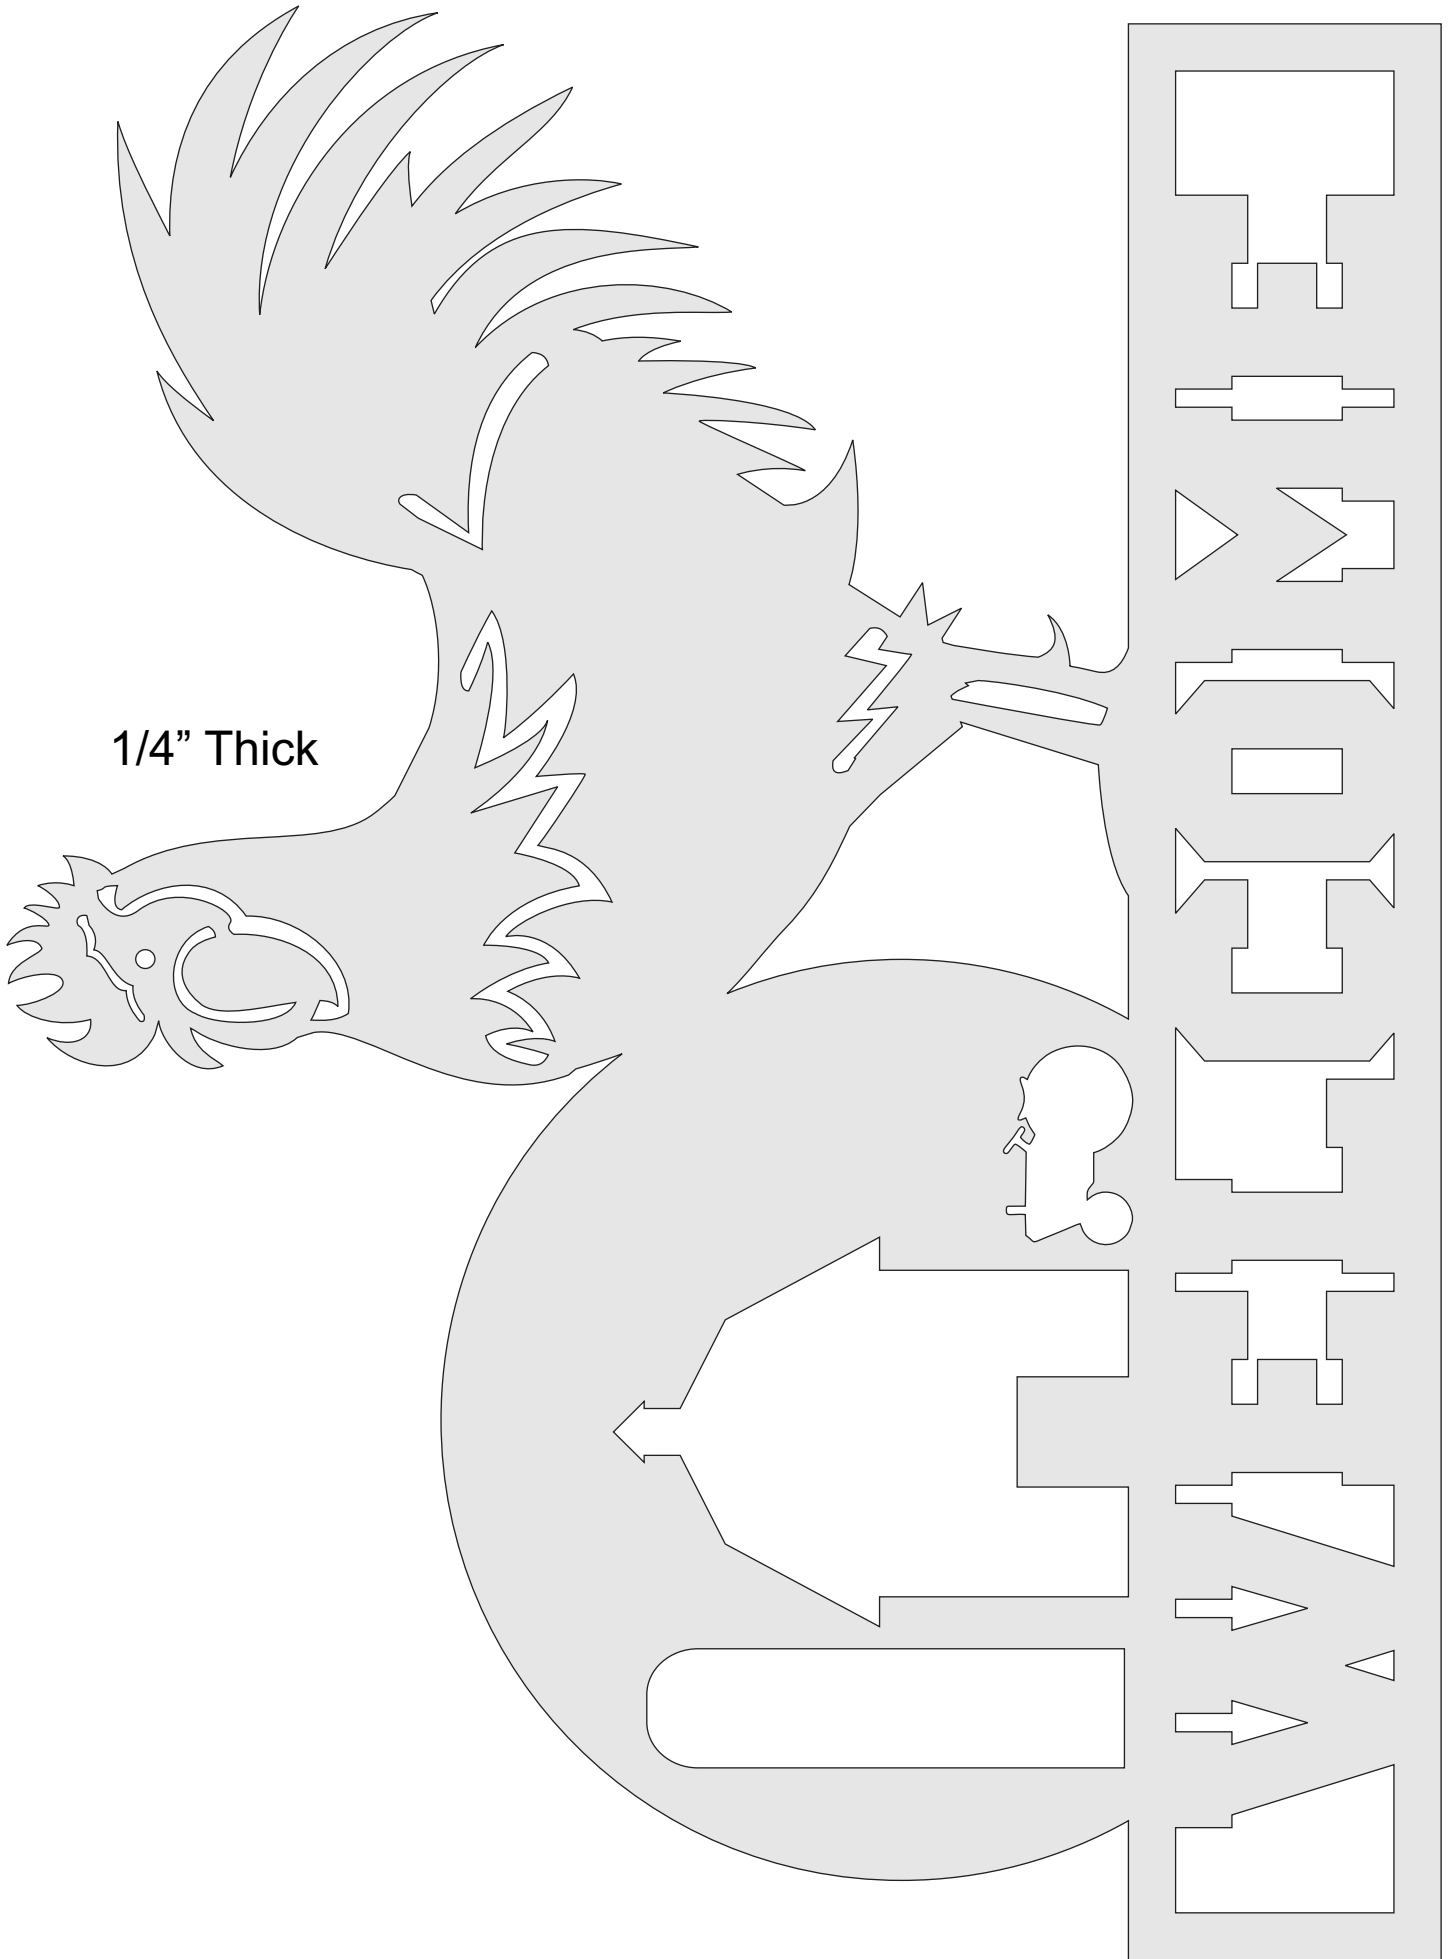

Digital Patterns

Designed by Steve Good

www.scrollsawworkshop.blogspot.com

Home of Scroll Saw Pattern Printer
and the Scroll Saw Key Chain Printer

Note to commercial print employees: I give my permission to print as many of this pattern book as your customer requires.

Farm Welcome

1/4" Thick

1/4" Thick