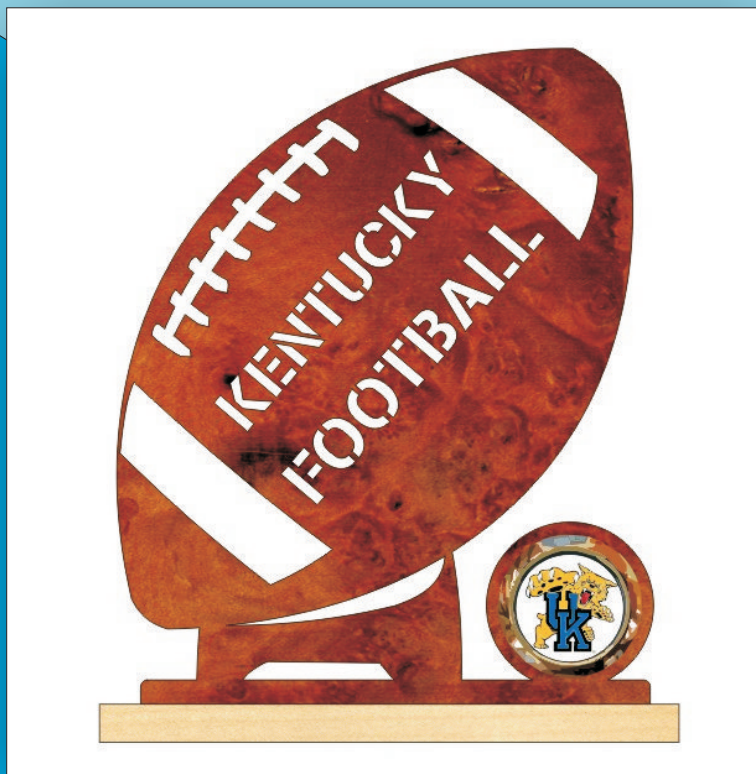

# Digital Patterns

Designed by  
Steve Good

[www.scrollsawworkshop.blogspot.com](http://www.scrollsawworkshop.blogspot.com)

Home of Scroll Saw Pattern Printer  
and the Scroll Saw Key Chain Printer

Note to commercial print employees: I give my permission to print as many of this pattern book as your customer requires.

# College Football

Requires a 1 7/16" mini frame insert.