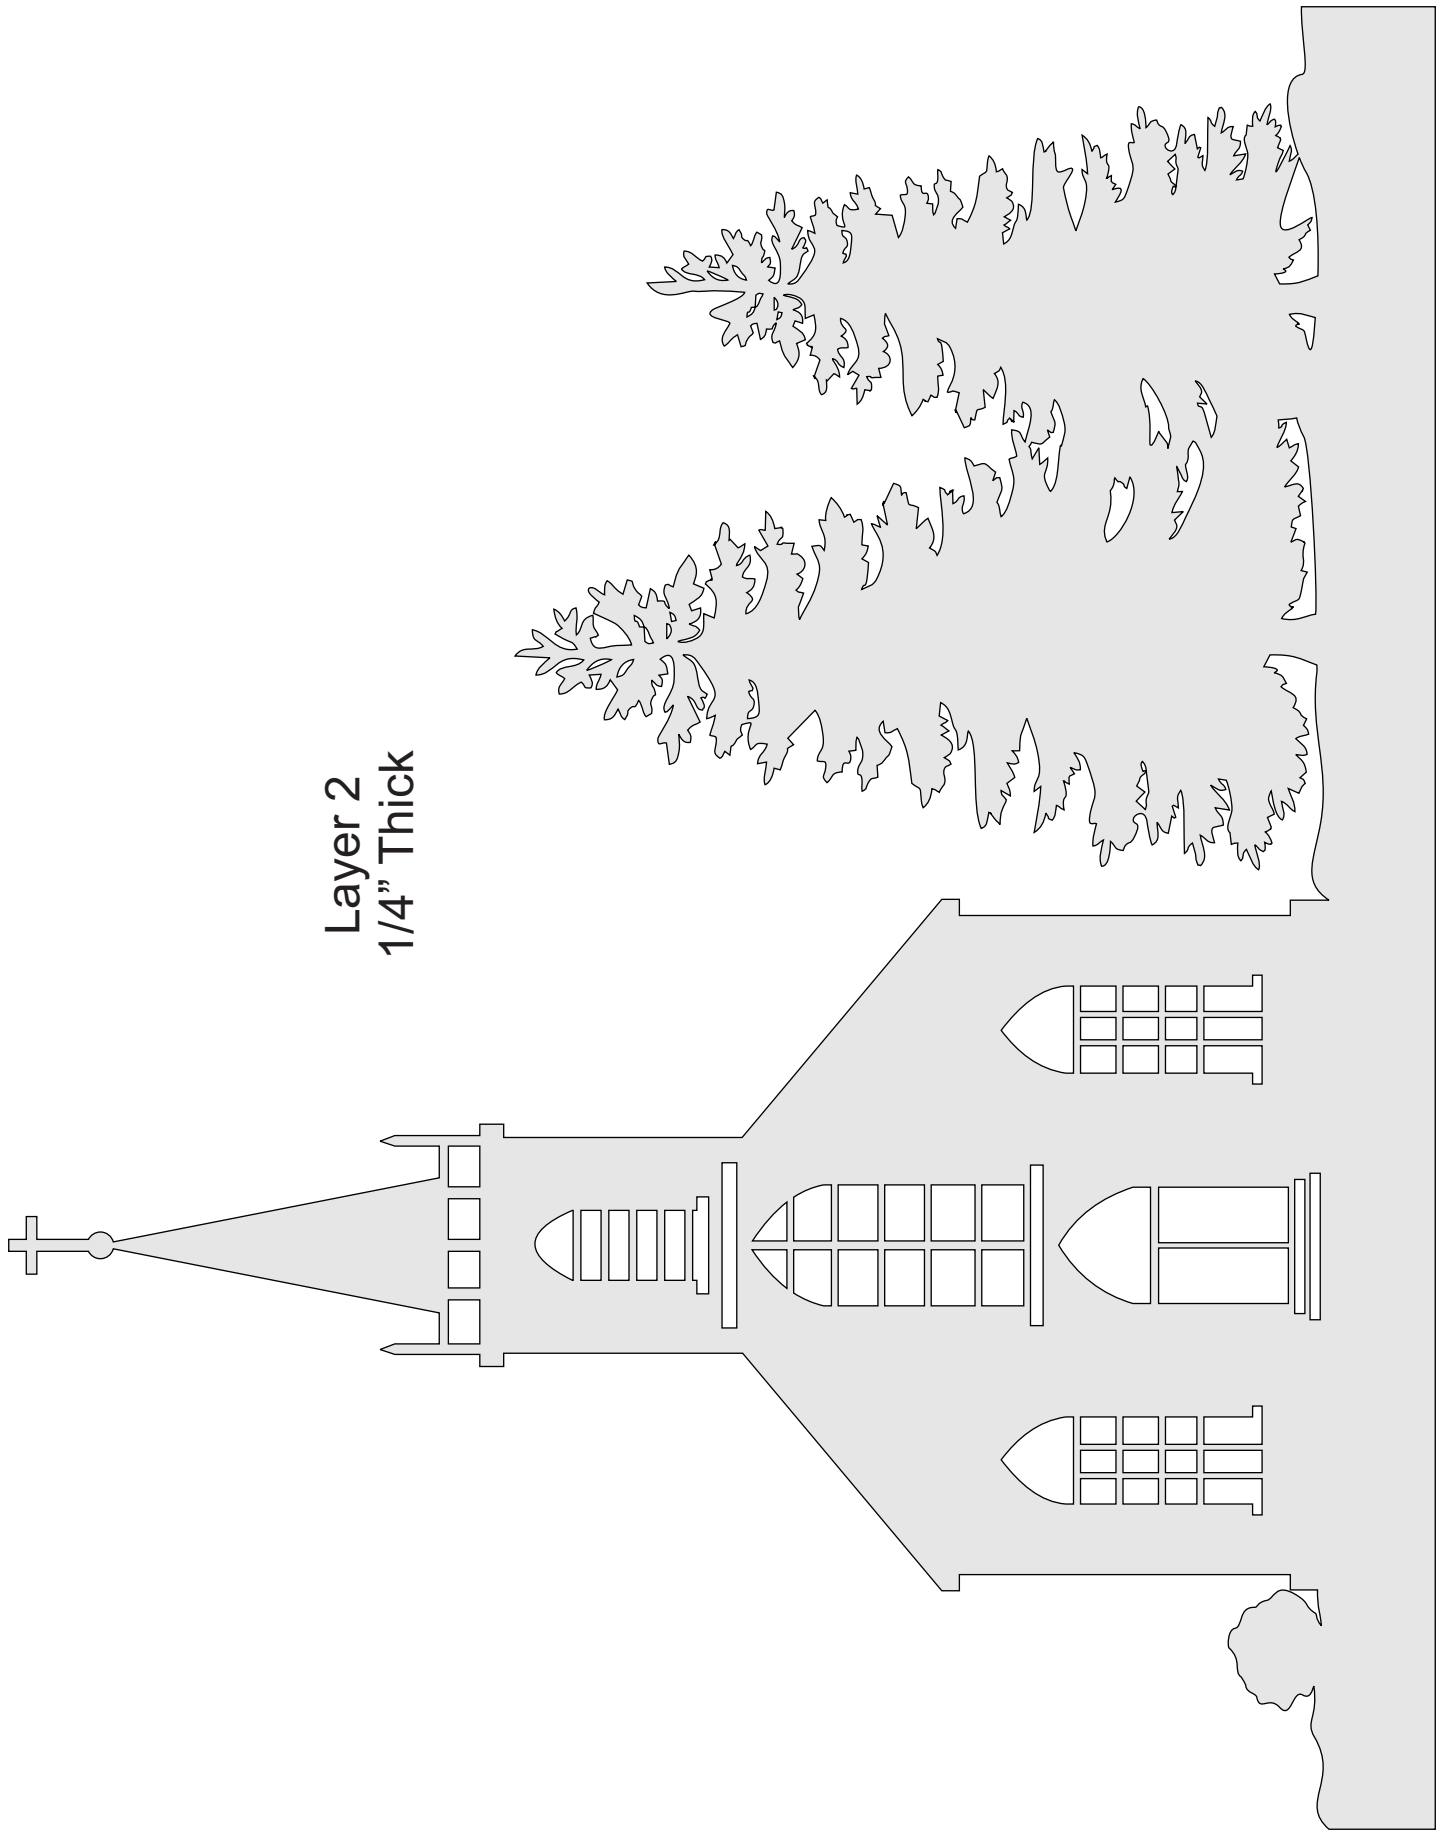

Layer 2
1/4" Thick