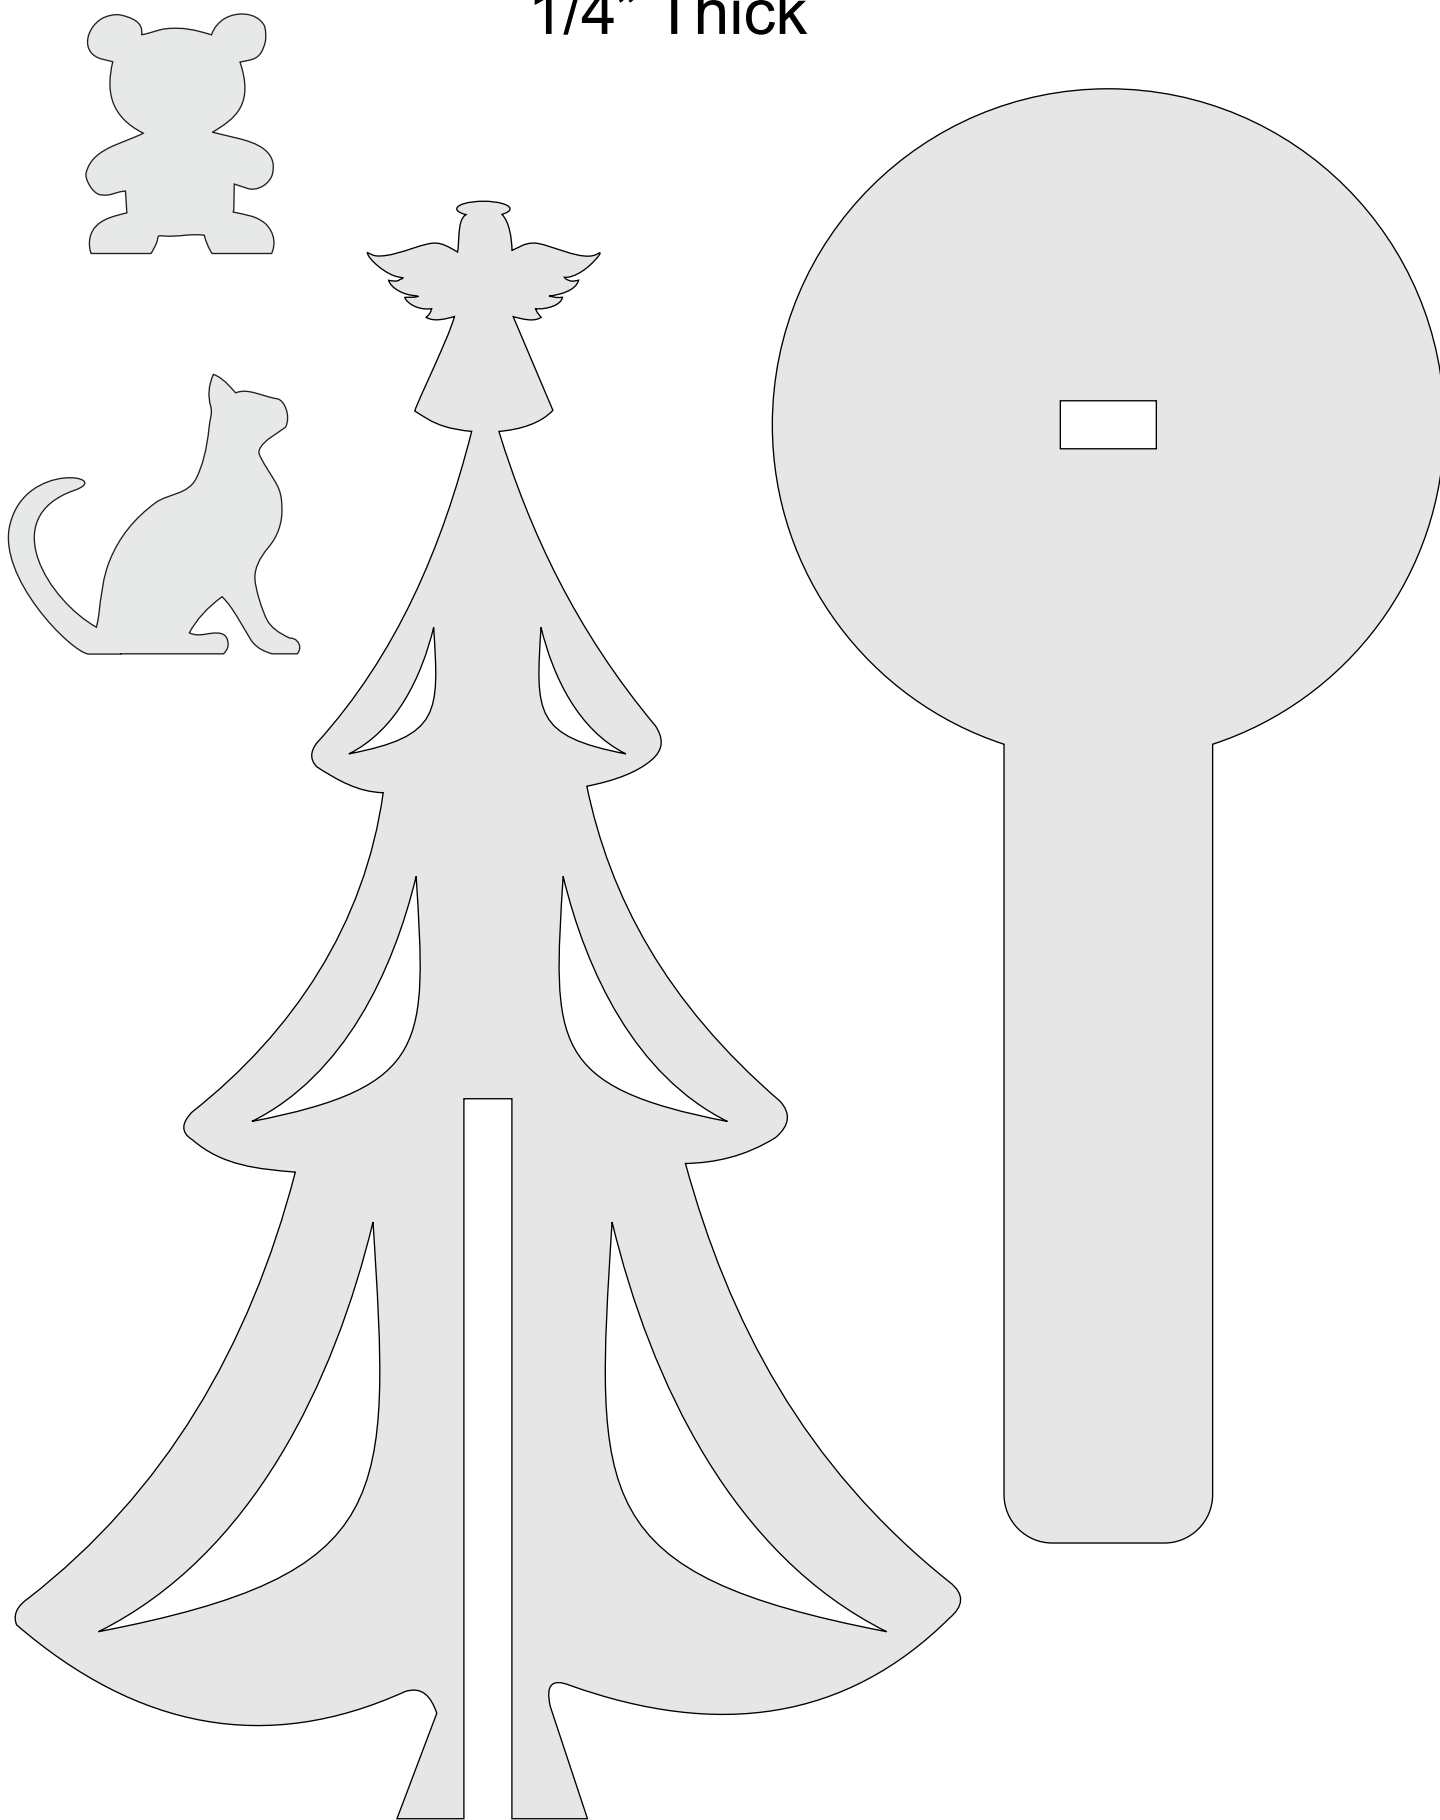

# Digital Patterns

Designed by Steve Good

[www.scrollsawworkshop.blogspot.com](http://www.scrollsawworkshop.blogspot.com)

Home of Scroll Saw Pattern Printer  
and the Scroll Saw Key Chain Printer

Note to commercial print employees: I give my permission to print as many of this pattern book as your customer requires.

# Christmas Tree Scene

1/4" Thick

1/4" Thick