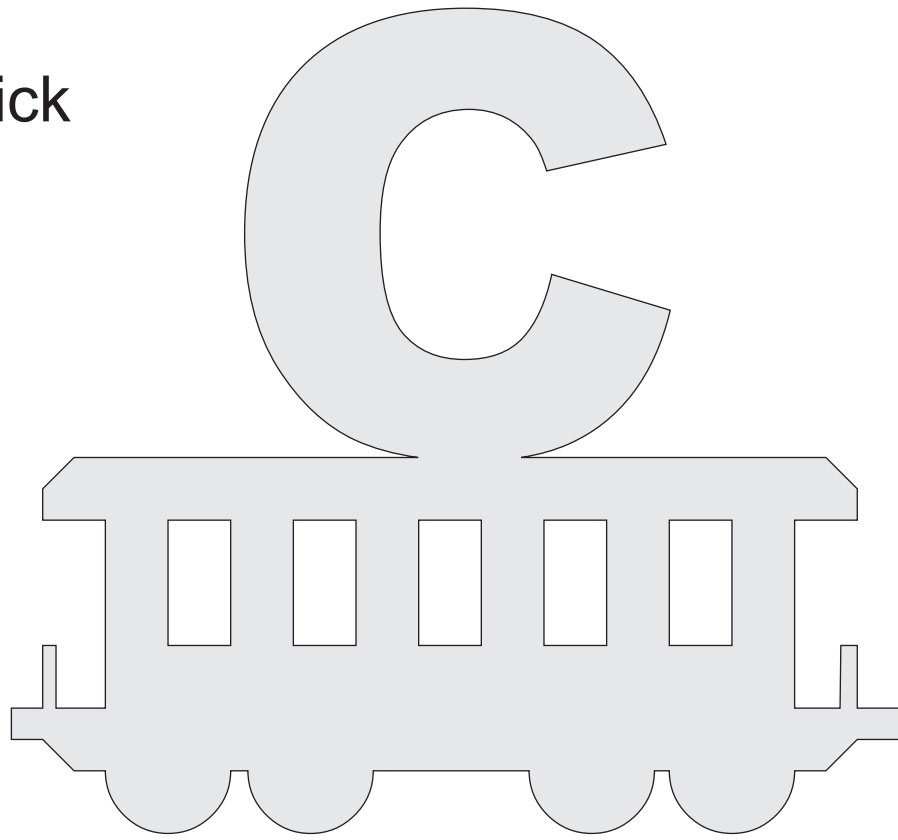

# Digital Patterns

Designed by  
Steve Good

[www.scrollsawworkshop.blogspot.com](http://www.scrollsawworkshop.blogspot.com)

Home of Scroll Saw Pattern Printer  
and the Scroll Saw Key Chain Printer

Note to commercial print employees: I give my permission to print as many of this pattern book as your customer requires.

50 inch long Christmas Train

3/4" Thick

3/4" Thick

3/4" Thick

3/4" Thick

3/4" Thick

3/4" Thick