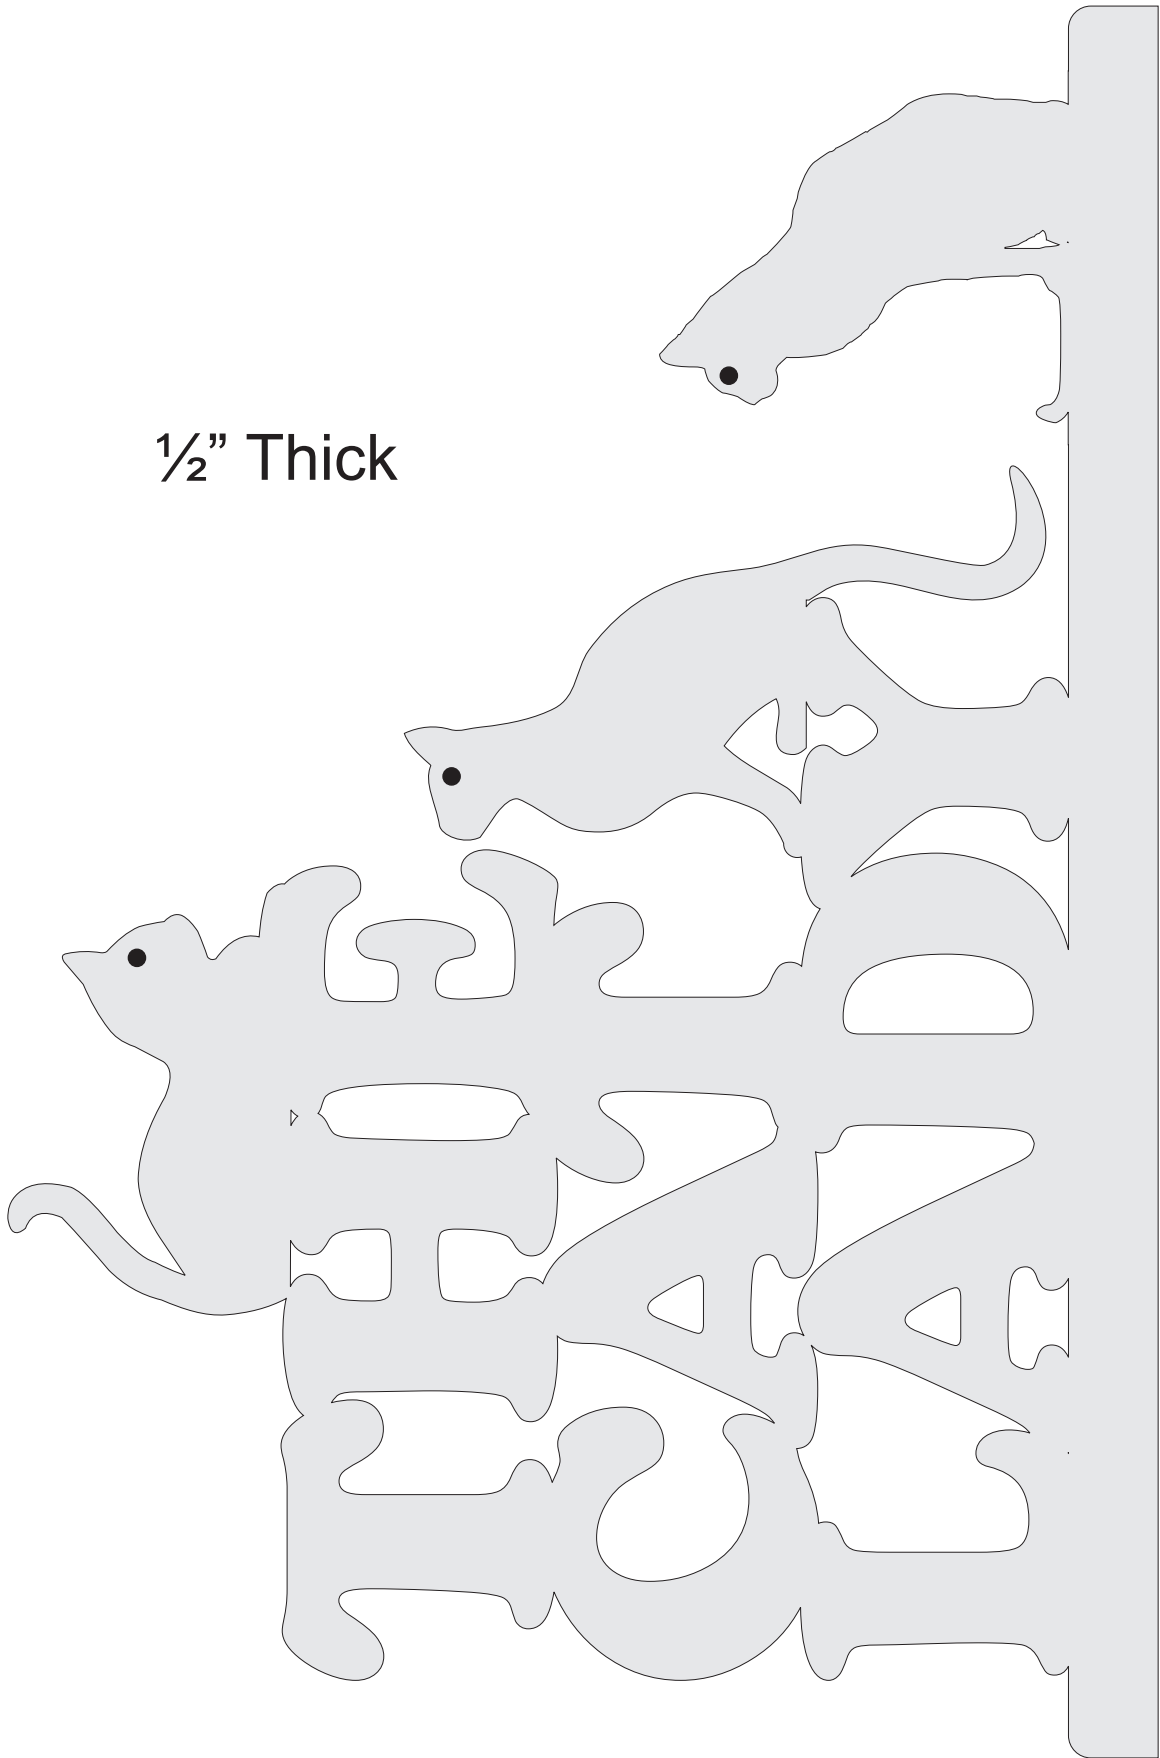

# Digital Patterns

Designed by  
Steve Good

[www.scrollsawworkshop.blogspot.com](http://www.scrollsawworkshop.blogspot.com)

Home of Scroll Saw Pattern Printer  
and the Scroll Saw Key Chain Printer

Note to commercial print employees: I give my permission to print as many of this pattern book as your customer requires.

# The Cat Lady

1/2" Thick

Base  
1/2" Thick