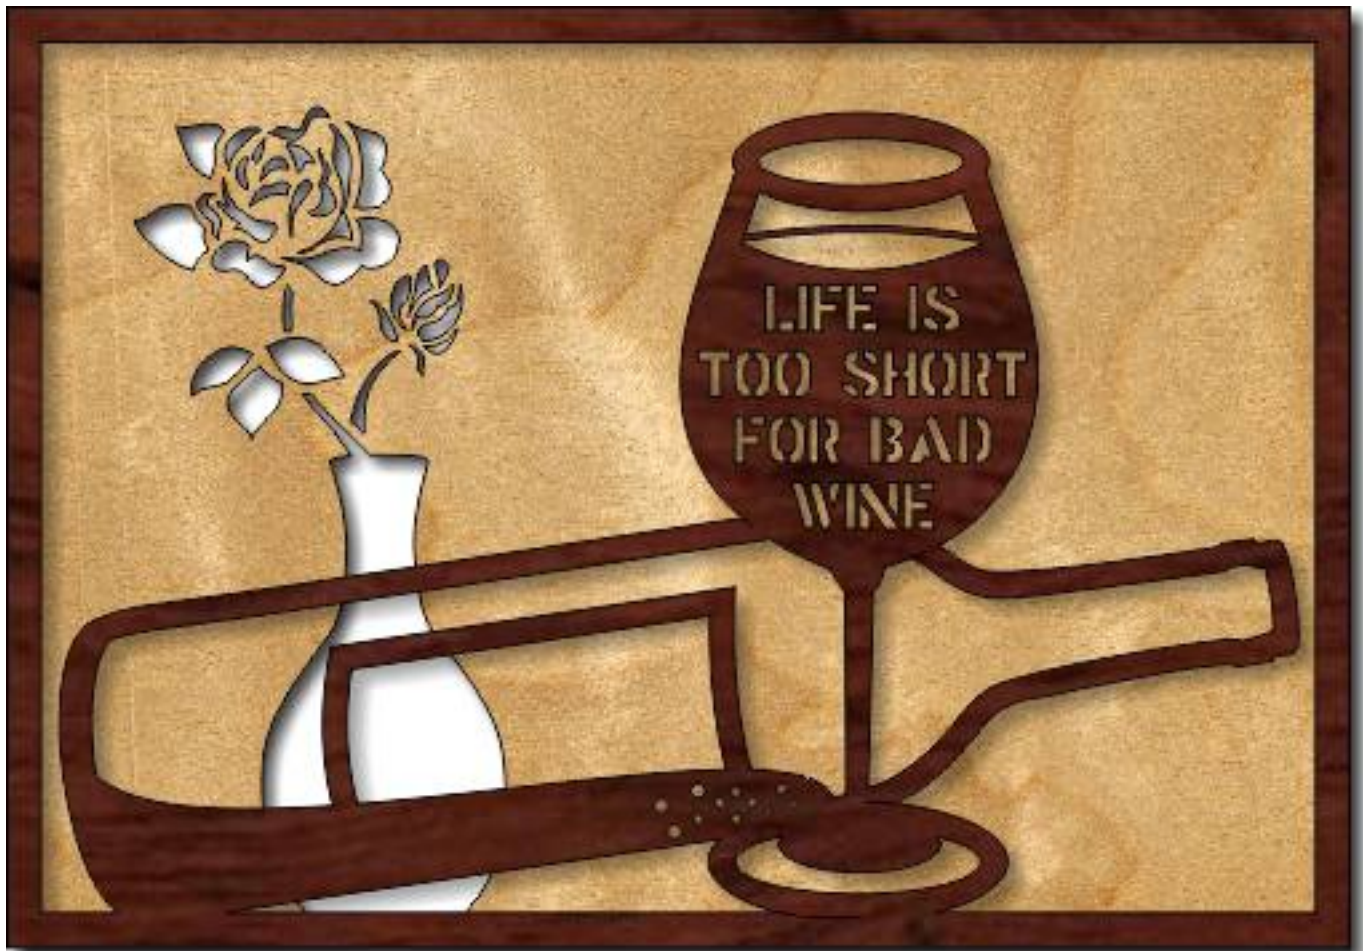

# Digital Patterns

Designed by Steve Good

[www.scrollsawworkshop.blogspot.com](http://www.scrollsawworkshop.blogspot.com)

Home of Scroll Saw Pattern Printer  
and the Scroll Saw Key Chain Printer

Note to commercial print employees: I give my permission to print as many of this pattern book as your customer requires.

Life is too short for bad wine.

1/4" Thick

1/2" Thick

Extra Pattern.

Extra Pattern.