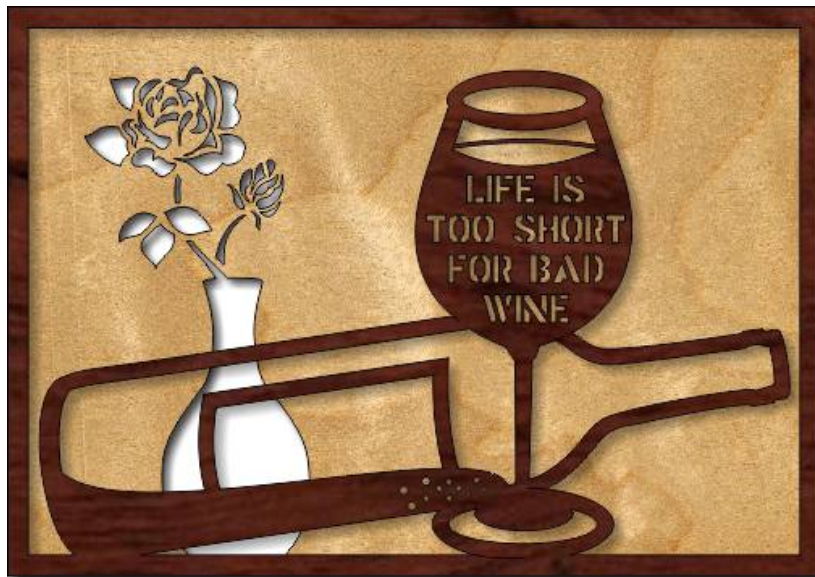

# Digital Patterns

Designed by Steve Good

[www.scrollsawworkshop.blogspot.com](http://www.scrollsawworkshop.blogspot.com)

Home of Scroll Saw Pattern Printer  
and the Scroll Saw Key Chain Printer

Note to commercial print employees: I give my permission to print as many of this pattern book as your customer requires.

Life is too short for bad wine.

1/4" Thick

1/2" Thick

Extra Pattern.

Extra Pattern.