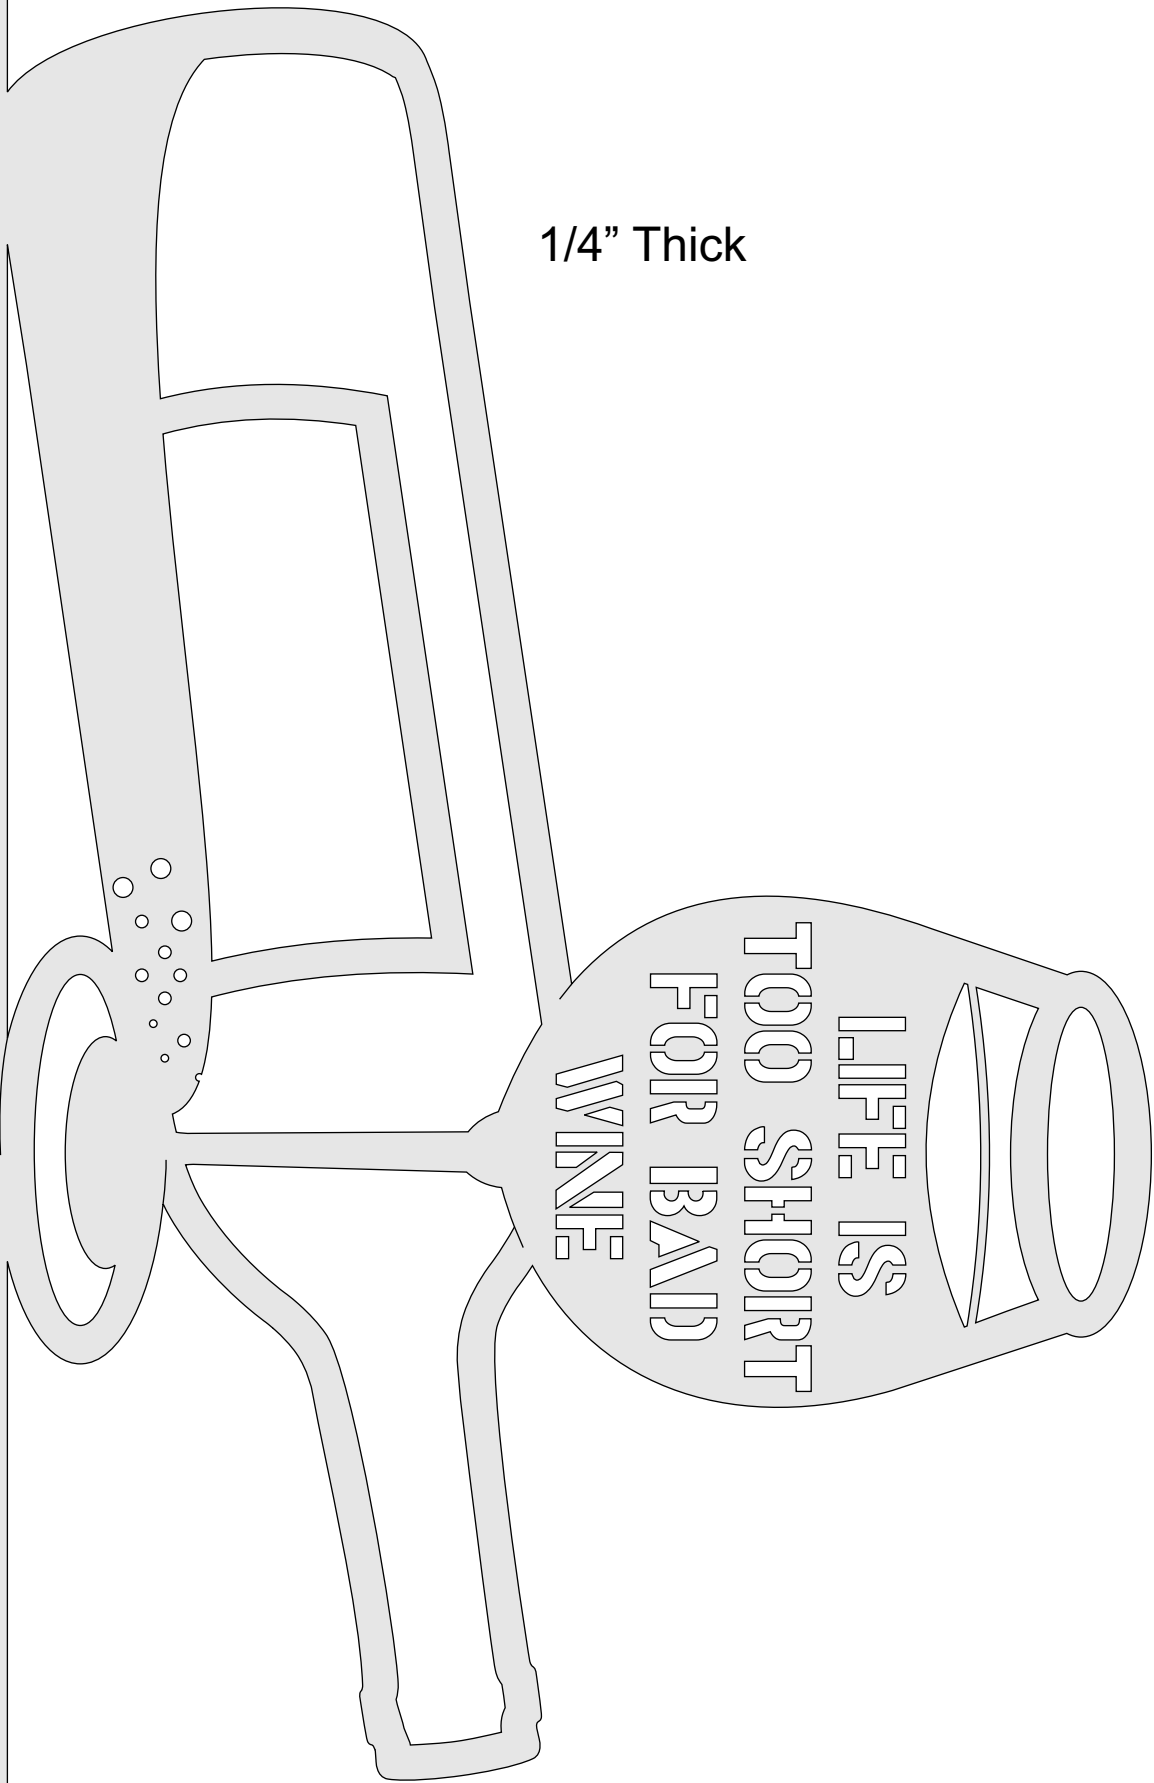

# Digital Patterns

Designed by Steve Good

[www.scrollsawworkshop.blogspot.com](http://www.scrollsawworkshop.blogspot.com)

Home of Scroll Saw Pattern Printer  
and the Scroll Saw Key Chain Printer

Note to commercial print employees: I give my permission to print as many of this pattern book as your customer requires.

Life is too short for bad wine.

1/4" Thick

1/2" Thick

Extra Pattern.

Extra Pattern.